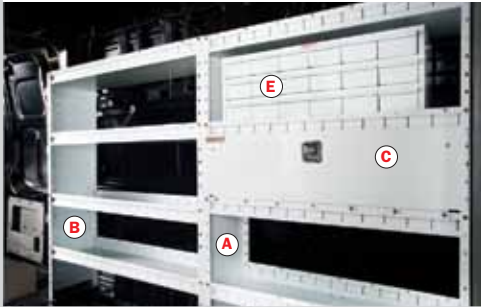

Model	Description	Model	Description	
A	8544-3-01 (Standard) 8554-3-01 (High-Roof)	42" Jumbo Shelf Unit	85600-3-01 (Standard) 85660-3-01 (High-Roof)	Bulkhead
B	8545-3-01 (Standard) 8555-3-01 (High-Roof)	51" Jumbo Shelf Unit	8545-3-01 (Standard) 8555-3-01 (High-Roof)	51" Jumbo Shelf Unit
C	8502-3-01	42" Locking Shelf Door	8873-3-01	Extension Cord Bracket, 3 ea.
D	8935-3-01	42" Back Panel	8878-3	Mini File Box
E	8918-3	18 Drawer Parts Cabinet	261-3-01 (Standard) 262-3-01 (High-Roof)	EZ-GLIDE® System Ladder Rack