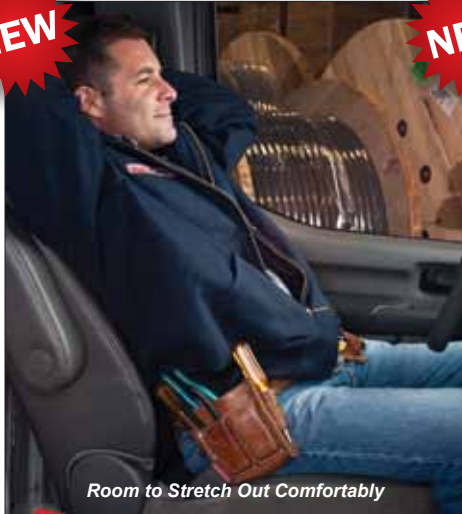

Standard-Roof Bulkhead with Accessories

BULKHEADS

BULKHEADS KEEP DRIVER SAFE AND COMFORTABLE

WEATHER GUARD® Nissan NV bulkheads not only keep the drivers (and their valuable items) safe, but also provide an extra 4" of leg room for drivers and passengers to really stretch out and be comfortable. And the distinctive bulkhead diamond-slot screen design is your assurance of WEATHER GUARD® quality.

NEW

Room to Stretch Out Comfortably

NEW