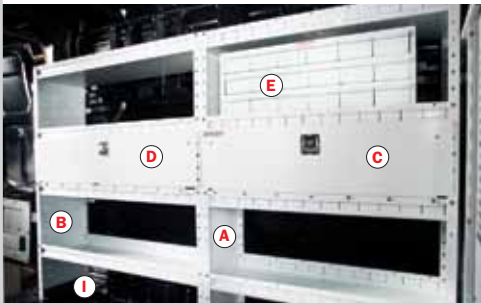

Model	Description	Model	Description	
A	8544-3-01 (Standard) 8554-3-01 (High-Roof)	42" Jumbo Shelf Unit	85600-3-01 (Standard) 85660-3-01 (High-Roof)	Bulkhead
B	8545-3-01 (Standard) 8555-3-01 (High-Roof)	51" Jumbo Shelf Unit	8545-3-01 (Standard) 8555-3-01 (High-Roof)	51" Jumbo Shelf Unit
C	8935-3-01	42" Locking Shelf Door	8115-3-01	Sloped Bin Dividers, 14"
D	8502-3-01	42" Back Panel	8873-3-01	Extension Cord Bracket, 3 ea.
E	8503-3-01	51" Locking Shelf Door	8802-3-01	42" Retainer Lip
F	8937-3-01	51" Back Panel	8878-3	Mini File Box
G	8803-3-01	51" Retainer Lip	261-3-01 (Standard) 262-3-01 (High-Roof)	EZ-GLIDE® System Ladder Rack
H	8918-3	18 Drawer Parts Cabinet		
I				

ELECTRICIAN

Electricians have hundreds of connectors, terminals and fittings, expensive testing equipment, tools and power equipment. Not to mention bulky reels of wire and cable, and lengths of conduit. Nissan NV van storage from WEATHER GUARD® has you covered with options that can be customized to your requirements.