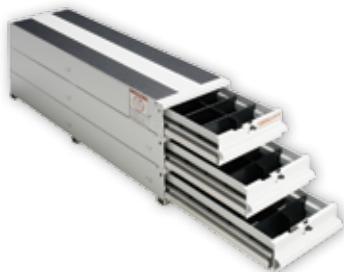

ROOF RACKS

ROOF RACK OPTIONS: QUALITY RISES TO THE TOP

Options for storing ladders and equipment on the roof of your Nissan NV include the sturdy aluminum Quick Clamp Rack, which uses a patented gas spring-assisted Quick Clamp. The WEATHER GUARD® distinctive, trademarked RED TIPS show that you work with the highest-quality equipment available. WEATHER GUARD® also offers the automatic EZ GLIDE® System for loading and unloading ladders with the use of an ergonomic drive arm. A hydraulic cylinder provides a smooth, quiet and effortless descent and a zero-impact drop that reduces noise and equipment wear—there's no strain or load on your shoulder. Installation is easy—you don't have to drill any holes.

ROOF RACKS

Model	Description	Ship Wt.
261-3-01 (Standard)	EZ-GLIDE® System Ladder Rack	70 lbs.
262-3-01 (High-Roof)	EZ-GLIDE® System Ladder Rack	80 lbs.
223-3	Aluminum Quick Clamp Rack (single)*	41 lbs.
224-3	Aluminum Quick Clamp Rack (dual)*	46 lbs.
218-3	Powder Coated Aluminum 2 Cross Member Rack*	25 lbs.
205-3	Powder Coated Heavy-Duty Steel 2 Cross Member Rack*	42 lbs.
215-3	Powder Coated Heavy-Duty Steel 3 Cross Member Rack*	63 lbs.

*Requires adapter kit 32-8944 to directly attach to Nissan NV roof-mounts

SPECIALTY STORAGE

SPECIALTY STORAGE OPTIONS