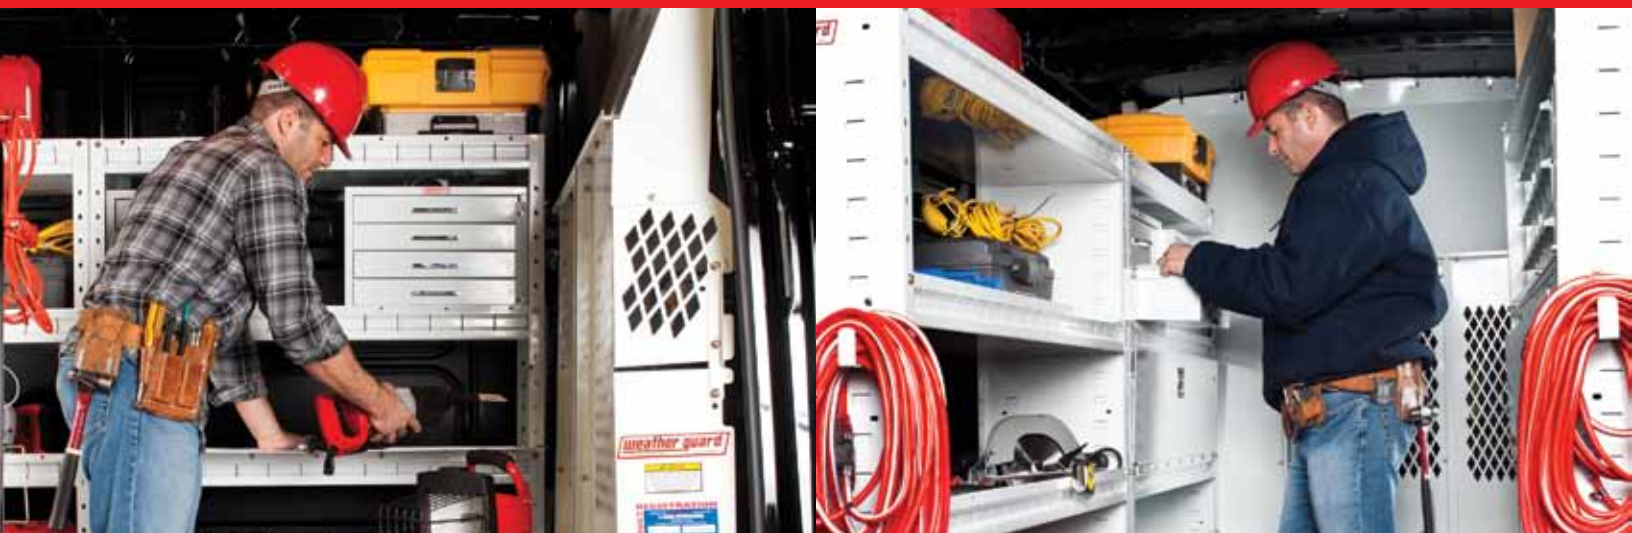

FIRST THE MERCEDES SPRINTER. NEXT, FORD TRANSIT CONNECT. NOW, THE NISSAN NV.

WEATHER GUARD® KEEPS WORKING FOR YOU.

WEATHER GUARD® has engineered hard-working storage solutions for the new Nissan NV Van, featuring driver-friendly bulkheads and a wide range of shelving, specialty storage and roof rack options. We keep working hard so you can work more easily.

Inside the cab, you can stretch out with 4" of extra leg room with the exclusive WEATHER GUARD® Nissan NV bulkhead design. Within the cargo area, you'll have over 90" of shelving to keep your tools and equipment secure and organized. And with our exclusive bulkhead Dog Hatch™ Door, storing extra-long supplies is no problem. Outside the van, the EZ-GLIDE® System smoothly lifts and lowers your ladder racks, especially handy on the over 9' tall high-roof model.

You get all this innovation, security and organization—without time-consuming installations. Using pre-inserted nuts, just bolt and go. WEATHER GUARD® working smarter and harder, just like you.

PRODUCTIVITY EQUALS PROFITS

INDUSTRY-LEADING SECURITY

Industry-Leading Security

UNMATCHED DURABILITY AND RELIABILITY

Unmatched Durability and Reliability

MAXIMUM ORGANIZATION AND PRODUCTIVITY

Maximum Organization and Productivity

SUPERIOR CAB COMFORT

Superior Cab Comfort

WWW.WEATHERGUARD.COM