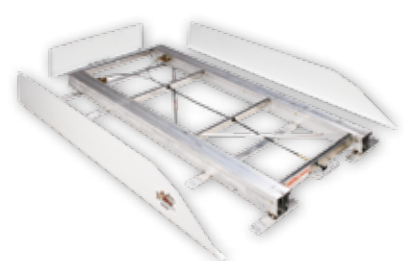

ROOF RACKS

ROOF RACK OPTIONS: QUALITY RISES TO THE TOP

Options for storing ladders and equipment on the roof of your Nissan NV include the sturdy aluminum Quick Clamp Rack, which uses a patented gas spring-assisted Quick Clamp. The WEATHER GUARD® distinctive, trademarked RED TIPS show that you work with the highest-quality equipment available. WEATHER GUARD® also offers the automatic EZ GLIDE® System for loading and unloading ladders with the use of an ergonomic drive arm. A hydraulic cylinder provides a smooth, quiet and effortless descent and a zero-impact drop that reduces noise and equipment wear—there's no strain or load on your shoulder. Installation is easy—you don't have to drill any holes.

ROOF RACKS

Model	Description	Ship Wt.
261-3-01 (Standard)	EZ-GLIDE® System Ladder Rack	70 lbs.
262-3-01 (High-Roof)	EZ-GLIDE® System Ladder Rack	80 lbs.
223-3	Aluminum Quick Clamp Rack (single)*	41 lbs.
224-3	Aluminum Quick Clamp Rack (dual)*	46 lbs.
218-3	Powder Coated Aluminum 2 Cross Member Rack*	25 lbs.
205-3	Powder Coated Heavy-Duty Steel 2 Cross Member Rack*	42 lbs.
215-3	Powder Coated Heavy-Duty Steel 3 Cross Member Rack*	63 lbs.

*Requires adapter kit 32-8944 to directly attach to Nissan NV roof-mounts

SPECIALTY STORAGE

SPECIALTY STORAGE OPTIONS