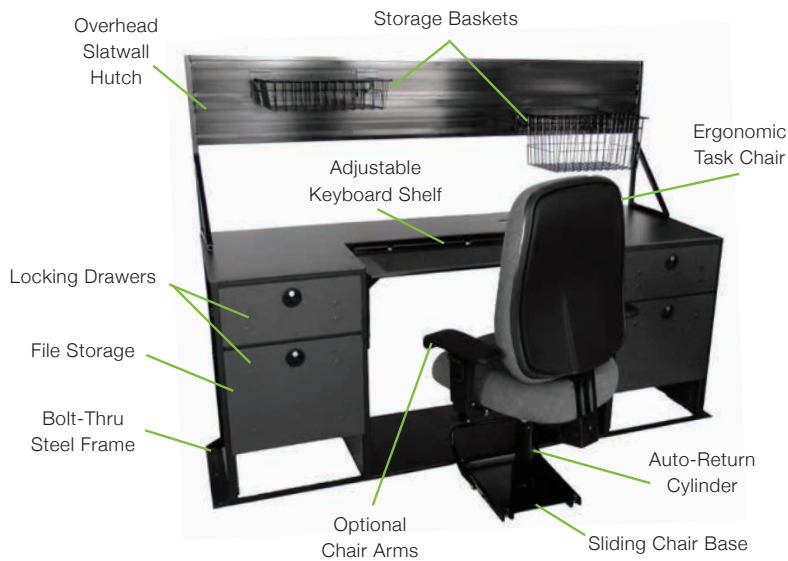

VanGo 800 Series

MOBILE OFFICE FOR NISSAN NV

Ergonomic Solutions
WHERE THE OFFICE MEETS THE ROAD

Quick & Easy

- Pre-drilled mounting slots simplify the installation process
- Desk comes pre-assembled - just attach the hutch and chair base and you're ready to go
- Available for Quick Ship - we keep desks in stock, so you don't have to